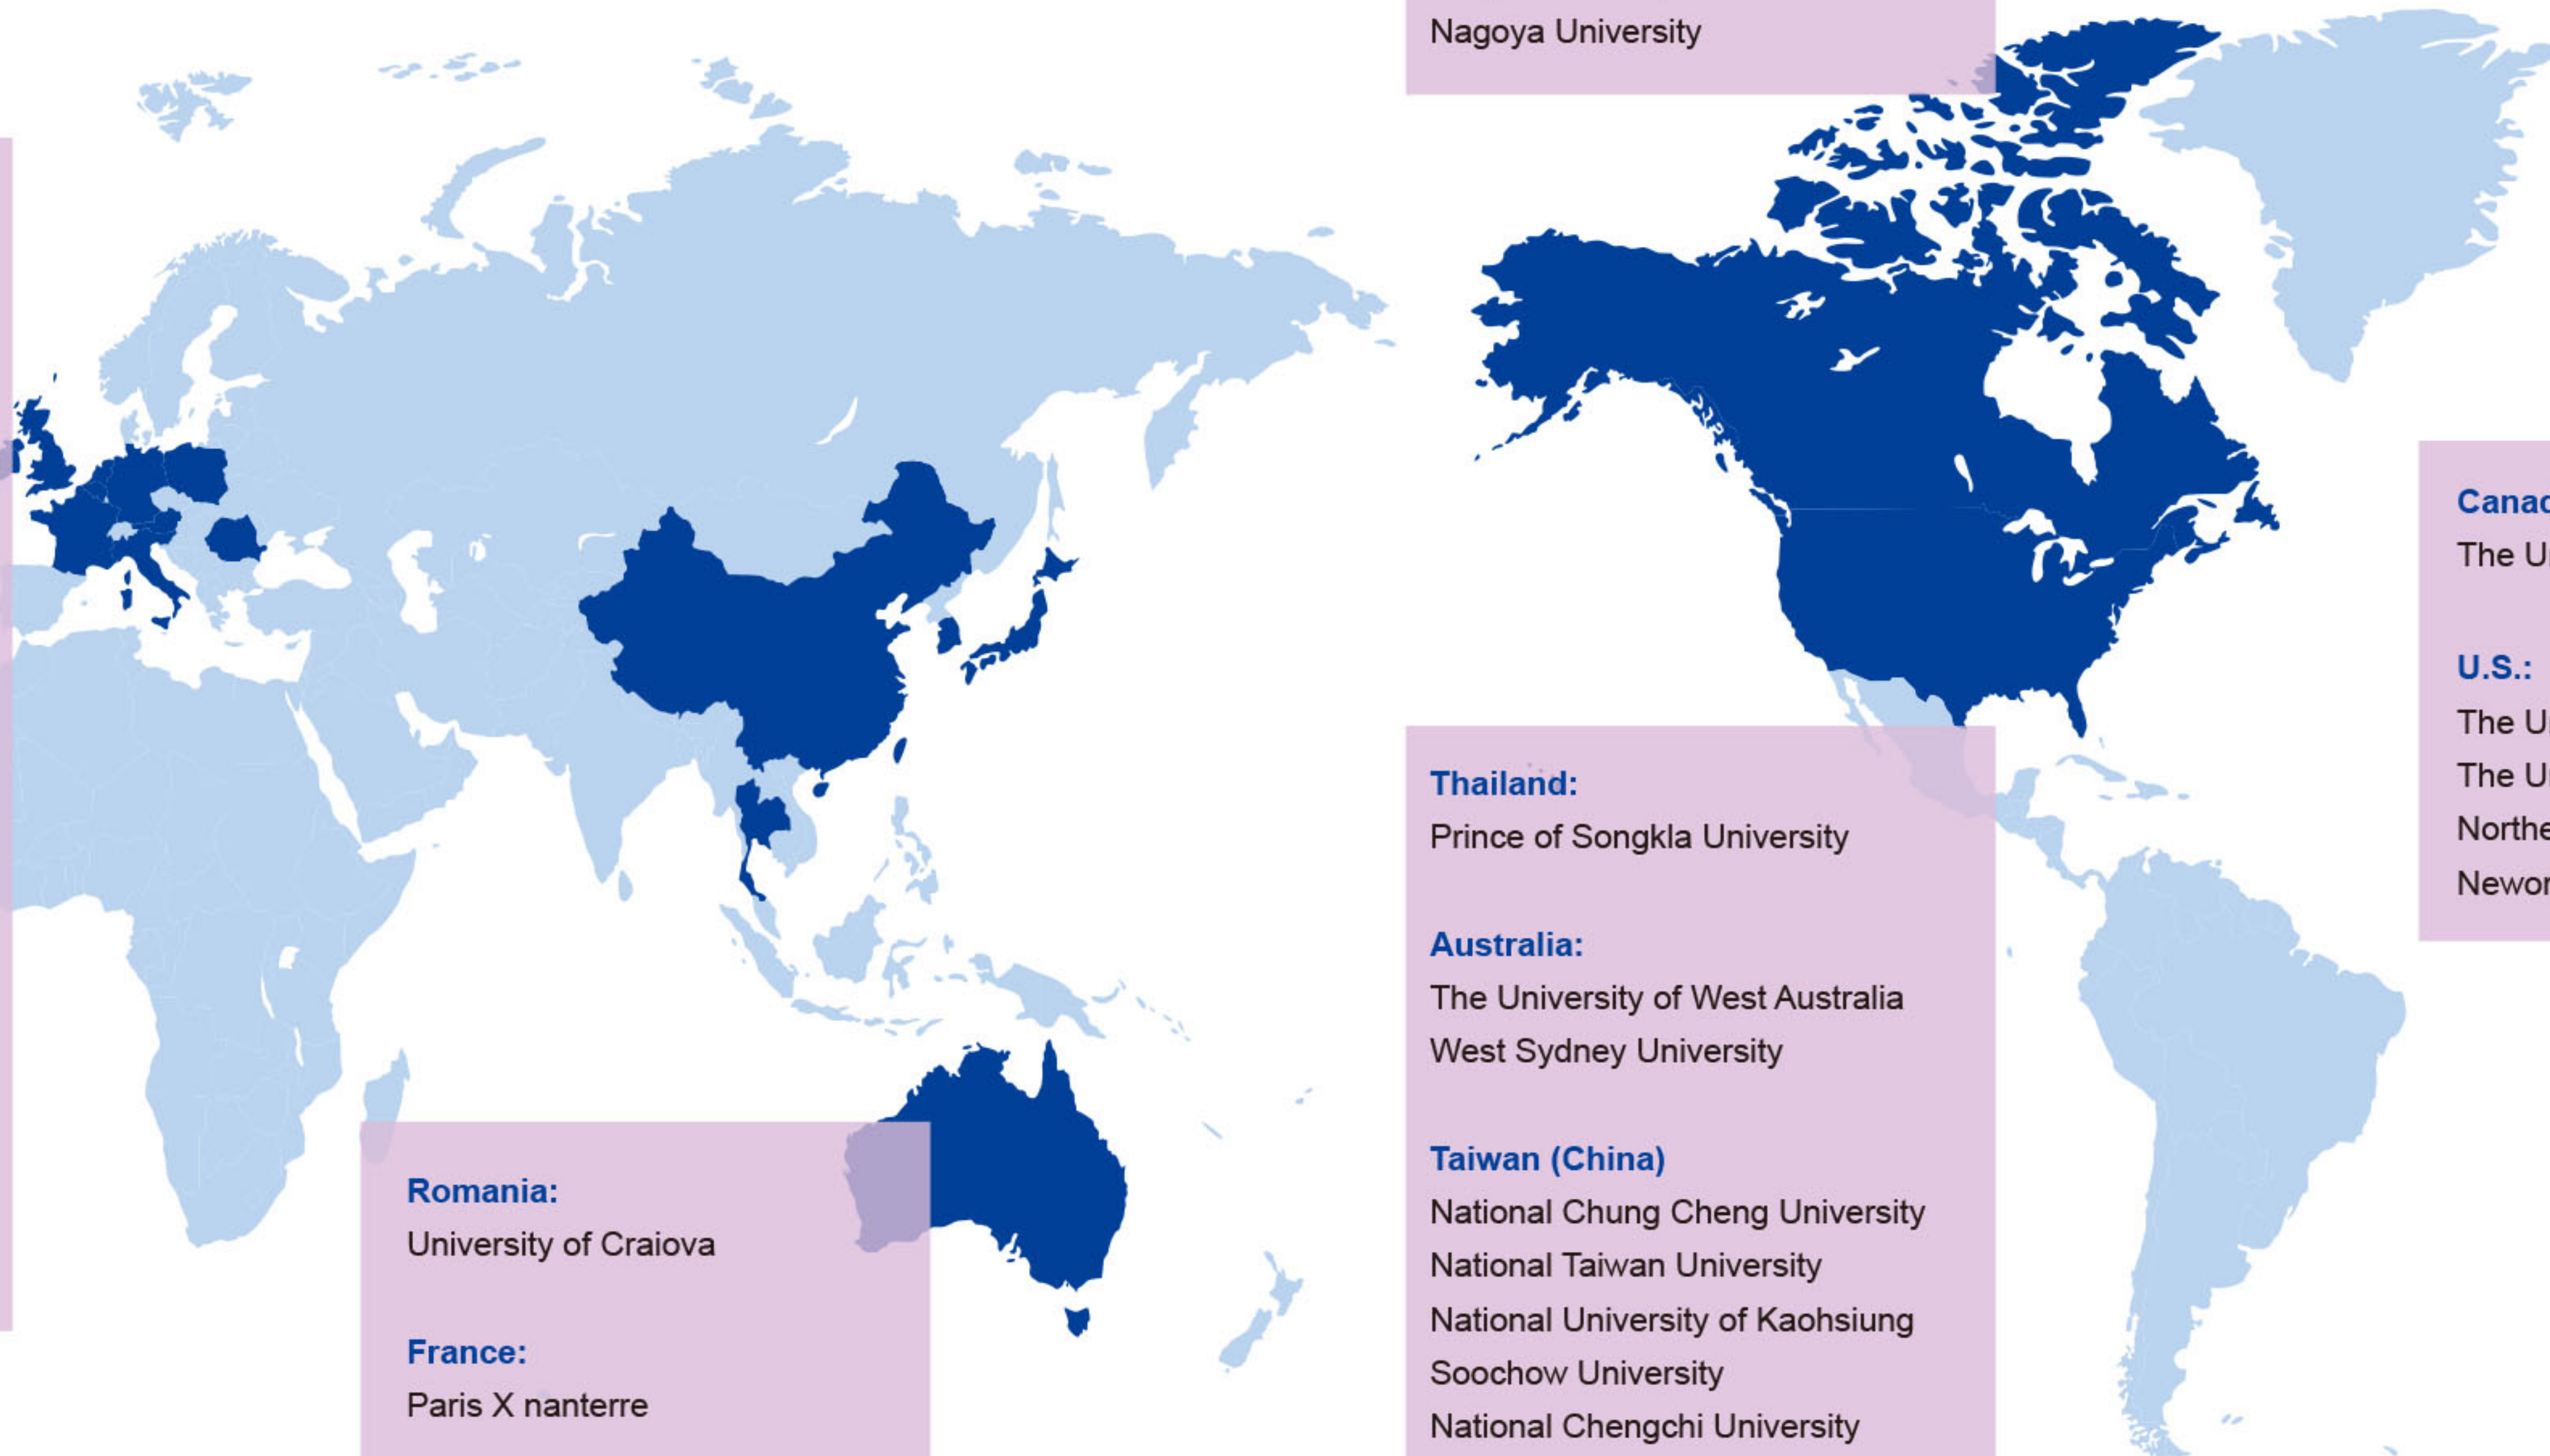

# International Cooperation

Global Partner Institutions under school-level agreements: 30  
 Countries and regions: 16

**The Netherlands:**  
 Maastricht University

**Italy:**  
 Milan University  
 University of Pisa  
 University of Rome Tor Vergata

**Korea:**  
 Korea Legislation Research Institute  
 Inha University

**Japan:**  
 Kobe University  
 Tokyo University  
 Nagoya University

**Romania:**  
 University of Craiova

**France:**  
 Paris X nanterre

**Thailand:**  
 Prince of Songkla University

**Australia:**  
 The University of West Australia  
 West Sydney University

**Taiwan (China)**  
 National Chung Cheng University  
 National Taiwan University  
 National University of Kaohsiung  
 Soochow University  
 National Chengchi University

**Canada:**  
 The University of Waterloo

**U.S.:**  
 The University of Oregon  
 The University of Wisconsin  
 Northeastern University  
 Neworlean Loyola University